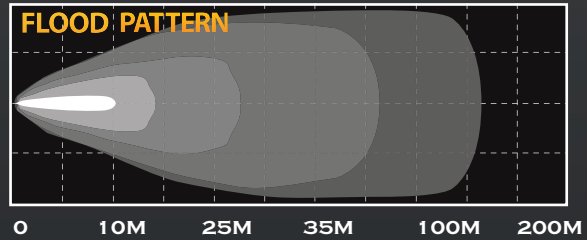

KC HiLITES

28" Multi-function Rear Facing LED Tail Light Bar

Multi-functional Rear Facing LED Tail Light Bar #9801

Rear Facing Tail Light Bar

FEATURES

- 28" Rear Facing LED Tail Light Bar
- 4500 Lumens
- Integrated Tail and Brake Light, Amber dust light (strobe capable) and White Floodlights for visibility
- Hard Coated Polycarbonate Lens
- Custom TIR Optics
- Lightweight Extruded Aluminum Housing for Maximum Heat Dissipation and Durability
- Weather Resistant Enclosure
- Shatter-Proof Polycarbonate Lens for Maximum Durability
- 40° Spread and 180°; Flood Beam Optics
- DOT Compliant
- Cree 4W LEDs
- 5.0 Amp Max Draw
- SAE J595, CT13, SAE J119 Street Legal Certifications

28" Multi-function Rear Facing LED Tail Light Bar

Part#	Model/Description	No. of LEDs	Watts	Amp Draw	Volts	Lumens	Wide	Height	Depth
9801	28" Rear Facing LED Light Bar	36	144W	5.0A (max)	12V	4,500	28.14"	1.22"	2.25"

PHOTOMETRICS

40° Spread and 180° Flood Beam Optics

Features include red tail/brake light with blinker capability, amber dust lights with solid or strobe capability, and white flood/work lights for area lighting