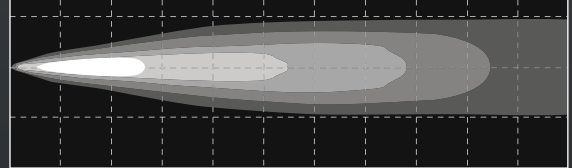

KC HiLITES

GRAVITY® LED G6 Optical Inserts

GRAVITY® LED G6 Optical Inserts

**20
Watt**

FEATURES

Three Models Available:

- **SAE J581 & ECE-R112 CERTIFIED STREET LEGAL**
Gravity® LED G6 Optical Insert Driving Beam– #42054:
Each Light Rated at: 20-Watt; 2,300 Lumens;
1,310 LUX @ 10 Meters; 131,000 Candela; Beam
Distance - 724M
- Gravity® LED G6 Spot Beam Insert – #42134:
Each Light Rated at: 20-Watt; 2,300 Lumens;
2,150 LUX @ 10 Meters; 215,000 Candela; Beam
Distance - 927M
- Gravity® LED G6 Wide-40 Beam Insert – #42056:
Each Light Rated at: 20-Watt; 2,300 Lumens;
390 LUX @ 10 Meters; 39,000 Candela; Beam
Distance - 395M
- Patented Gravity® Reflective Diode (GRD) technology
yields more controlled and farther reaching light beams
- 2 x Cree LEDs each light
- 5,000K Color Temperature
- IP 68 Rated, Fully self contained and sealed LED light
housing
- Fits all 6" Halogen KC Daylighter® and Pro-Sport
Housings
- Protected Against EMI Interference
- Backed by our 23 - Year Warranty

KC Gravity® LED G6 Optical Inserts

Pair Pack Part #	Single Light Part #	Model / Description	Beam Pattern	Beam Distance (m)	Watts	Volts	Lumens	Width	Height	Depth
42054	42053	Gravity LED G6 Optical Insert	Driving - Clear	724	20	9 - 32	2,300	5.66"	5.66"	3.32"
42134	42133	Gravity LED G6 Optical Insert	Spot - Clear	927	20	9 - 32	2,300	5.66"	5.66"	3.32"
42056	42055	Gravity LED G6 Optical Insert	Wide-40 - Clear	395	20	9 - 32	2,300	5.66"	5.66"	3.32"

PHOTOMETRICS

Total beam distance with 0.25 LUX - 927m

SPOT BEAM PATTERN

100M 300M 500M 700M

Total beam distance with 0.25 LUX - 724m

DRIVING BEAM PATTERN

150M 300M 450M 600M

SAE/ECE STREET LEGAL

Total beam distance with 0.25 LUX - 395m

WIDE-40 BEAM PATTERN

100M 300M 450M 600M

DIMENSIONS