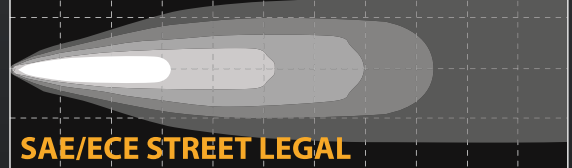

KC HiLITES

GRAVITY® LED G6 Optical Inserts

GRAVITY® LED G6 Optical Inserts

**20
Watt**

FEATURES

Three Models Available:

- **SAE J581 & ECE-R112 CERTIFIED STREET LEGAL**
Gravity® LED G6 Optical Insert Driving Beam– #42054:
Each Light Rated at: 20-Watt; 2,300 Lumens;
1,310 LUX @ 10 Meters; 131,000 Candela; Beam
Distance - 724M
- Gravity® LED G6 Spot Beam Insert – #42134:
Each Light Rated at: 20-Watt; 2,300 Lumens;
2,150 LUX @ 10 Meters; 215,000 Candela; Beam
Distance - 927M
- Gravity® LED G6 Wide-40 Beam Insert – #42056:
Each Light Rated at: 20-Watt; 2,300 Lumens;
390 LUX @ 10 Meters; 39,000 Candela; Beam
Distance - 395M
- Patented Gravity® Reflective Diode (GRD) technology
yields more controlled and farther reaching light beams
- 2 x Cree LEDs each light
- 5,000K Color Temperature
- IP 68 Rated, Fully self contained and sealed LED light
housing
- Fits all 6" Halogen KC Daylighter® and Pro-Sport
Housings
- Protected Against EMI Interference
- Backed by our 23 - Year Warranty

KC Gravity® LED G6 Optical Inserts

Pair Pack Part #	Single Light Part #	Model / Description	Beam Pattern	Beam Distance (m)	Watts	Volts	Lumens	Width	Height	Depth
42054	42053	Gravity LED G6 Optical Insert	Driving - Clear	724	20	9 - 32	2,300	5.66"	5.66"	3.32"
42134	42133	Gravity LED G6 Optical Insert	Spot - Clear	927	20	9 - 32	2,300	5.66"	5.66"	3.32"
42056	42055	Gravity LED G6 Optical Insert	Wide-40 - Clear	395	20	9 - 32	2,300	5.66"	5.66"	3.32"

PHOTOMETRICS

Total beam distance with 0.25 LUX - 927m

SPOT BEAM PATTERN

100M 300M 500M 700M

Total beam distance with 0.25 LUX - 724m

DRIVING BEAM PATTERN

150M 300M 450M 600M

SAE/ECE STREET LEGAL