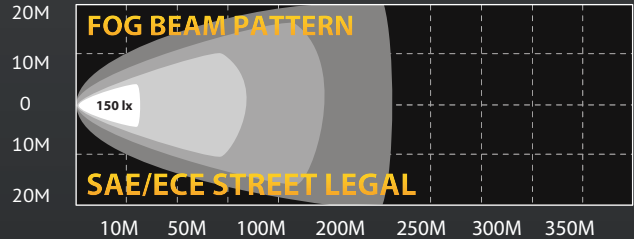

KC HiLITES

GRAVITY® LED G4 Fog Lights

Universal #1493

Jeep JK #1494 & #1497

PHOTOMETRICS

Universal #1493 & #1495

Jeep JK #1494, #1496, #1497 & #1498

Toyota #500, #501

GRAVITY® LED G4 4" FOG LIGHTS

10
Watt

FEATURES

- **SAE J583 (US) & ECE R19 (Europe) Compliant Street Legal Fog Beam** – Wattage: 10W per light; Lumens: 866 per light; LUX: 150 LX @ 10M (Clear Lens); Candela: 15,000 CD
- KC's Patented Gravity Reflective Diode Technology for a More Controlled and Far Reaching Beam Pattern
- Two 5W Cree XP-G R4 LEDs
- 5,000K Color Temperature
- IP69 Rated Sealed Housing
- High Grade Electroplated Aluminum Housing with Shatter Proof Polycarbonate Lens
- Operates on 9 to 32 Volts
- Protected Against EMI Interference
- Universal & Vehicle Specific Replacement Pairs available:
 - 07-09 & 10-16 Jeep Wrangler JK
 - 12-15 Tacoma
 - 10-14 4Runner
 - 06-12 Rav4
 - 13-15 Lexus (IS,ES,GS,RX,LX)
 - 13-14 Scion TC
 - Two Universal Models
- Universal Mount Pair Packs Feature Adjustable Mounting Brackets and Includes Wiring Harness

KC Gravity® LED G4 4" Fog Lights

Pair Pack Part #	Single Light Part #	Application	Description	Watts	Volts	Amps	Lumens	Width	Height	Depth
493	1493	Universal	Clear Fog	10	9-32	0.74	866	3.94"	3.94"	3.23"
494	1494	2007-2009 Jeep Wrangler JK	Clear Fog	10	9-32	0.74	866	3.94"	3.94"	3.44"
495	1495	Universal	Amber Fog	10	9-32	0.74	866	3.94"	3.94"	3.23"
496	1496	2007-2009 Jeep Wrangler JK	Amber Fog	10	9-32	0.74	866	3.94"	3.94"	3.44"
497	1497	2010-2016 Jeep Wrangler JK	Clear Fog	10	9-32	0.74	866	3.94"	3.94"	3.44"
498	1498	2010-2016 Jeep Wrangler JK	Amber Fog	10	9-32	0.74	866	3.94"	3.94"	3.44"
500	N/A	Toyota/Lexus/Scion	Clear Fog	10	9-32	0.74	866	3.94"	3.94"	3.12"
501	N/A	Toyota/Lexus/Scion	Amber Fog	10	9-32	0.74	866	3.94"	3.94"	3.12"