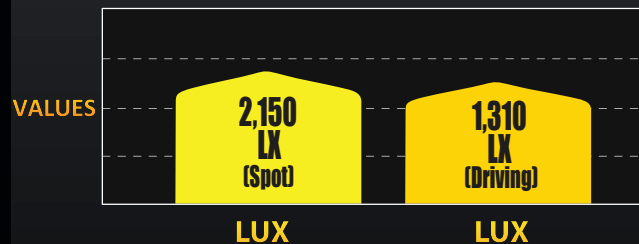

KC HiLITES

Daylighter® with Gravity® LED G6

Daylighter® with Gravity® LED G6 **20 Watt**

FEATURES

- Two Models Available:
- **SAE J581/ECE R112 CERTIFIED STREET LEGAL** Daylighter® with Gravity® LED G6 Driving Beam – #652-#653: Each Light Rated at: 20-Watt; 2,300 Lumens; 1,310 LUX @ 10 Meters; 131,000 Candela
- Daylighter® with Gravity® LED G6 Spot Beam – #650-#651: Each Light Rated at: 20-Watt; 2,300 Lumens; 2,150 LUX @ 10 Meters; 215,000 Candela
- Patented Gravity® Reflective Diode (GRD™) technology yields more controlled and farther reaching light beams
- Available in both Black Powder Coated or Stainless Steel housing
- LED Color Temperature: 5,000K
- 9V to 32V
- Protected Against EMI Interference
- High Grade Aluminum housing with Hard Coated Polycarbonate Lens
- IP 68 Rated, fully self contained and sealed LED reflector housing
- Simple plug-n-play swap out conversion
- Backed by our 23-Year Warranty

PHOTOMETRICS

Total beam distance with 0.25 Lux - 927m

SPOT BEAM PATTERN

Total beam distance with 0.25 Lux - 724m

DRIVING BEAM PATTERN

SAE/ECE STREET LEGAL

PERFORMANCE

DIMENSIONS

KC Daylighter® with Gravity® LED G6

Pair Pack Part No.	Single Light Part No.	Model / Description	Beam Pattern	Beam Distance (m)	Watts	Volts	Lumens	Width	Height	Depth
650	1650	Daylighter® Gravity LED G6/Stainless Steel	Spot	927	20	9 - 32	2,300	6.22"	8.42"	5.38"
651	1651	Daylighter® Gravity LED G6/Blk Powder	Spot	927	20	9 - 32	2,300	6.22"	8.42"	5.38"
652	1652	Daylighter® Gravity LED G6/Stainless Steel	Driving	724	20	9 - 32	2,300	6.22"	8.42"	5.38"
653	1653	Daylighter® Gravity LED G6/Blk Powder	Driving	724	20	9 - 32	2,300	6.22"	8.42"	5.38"