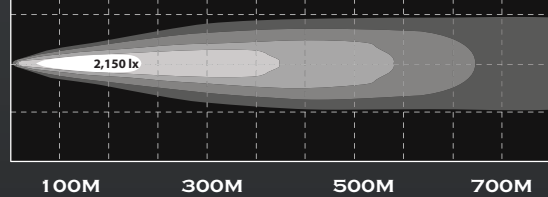

### FEATURES

- Two Models Available:
- **SAE J581/ECE R112 CERTIFIED STREET LEGAL** Daylighter® with Gravity® LED G6 Driving Beam – #652-#653: Each Light Rated at: 20-Watt; 2,300 Lumens; 1,310 LUX @ 10 Meters; 131,000 Candela
- Daylighter® with Gravity® LED G6 Spot Beam – #650-#651: Each Light Rated at: 20-Watt; 2,300 Lumens; 2,150 LUX @ 10 Meters; 215,000 Candela
- Patented Gravity® Reflective Diode (GRD™) technology yields more controlled and farther reaching light beams
- Available in both Black Powder Coated or Stainless Steel housing
- LED Color Temperature: 5,000K
- 9V to 32V
- Protected Against EMI Interference
- High Grade Aluminum housing with Hard Coated Polycarbonate Lens
- IP 68 Rated, fully self contained and sealed LED reflector housing
- Simple plug-n-play swap out conversion
- Backed by our 23-Year Warranty

### PHOTOMETRICS

Total beam distance with 0.25 Lux - 927m

#### SPOT BEAM PATTERN

Total beam distance with 0.25 Lux - 724m